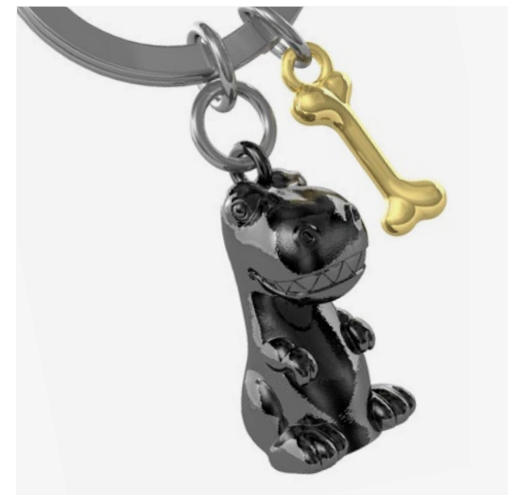

MTM225-01 Bullet Dino