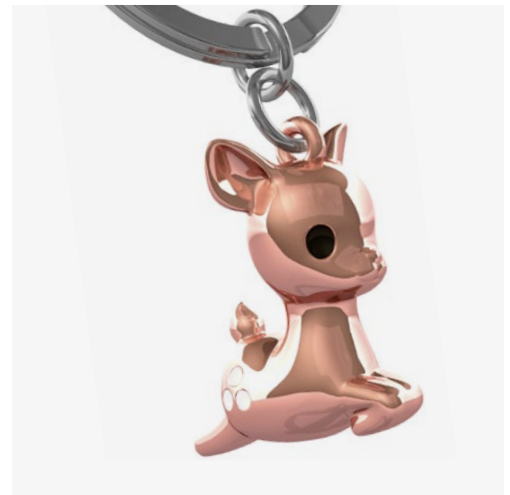

MTM233-01 White Rabbit

MTM225-03 PVD Rainbow Dino

MTM195-01 Rose Gold Turtle

MTM122-03 PVD Blue Narwhal

MTM191-02 Rose Gold Fallow Deer

Each parent duck is accompanied by its baby chrome duckling. The parent's beak is made from silicone and feels sweet and soft.