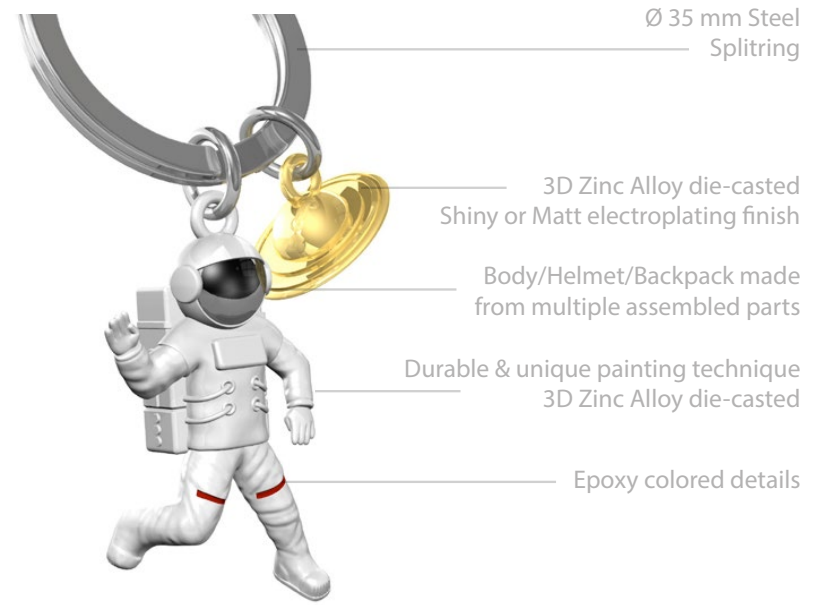

## Happily designed in Belgium Proudly created in China

"Our in-house assembly line guarantees that every single product has its own quality control and is handled with the greatest care."

From sketches on paper, to 3D printing, molding and finally die casting: it's a joy to see our designs come to life.

## Discover how we create our magic

Ø 35 mm Steel Splitring

3D Zinc Alloy die-casted Shiny or Matt electroplating finish

Body/Helmet/Backpack made from multiple assembled parts

Durable & unique painting technique 3D Zinc Alloy die-casted