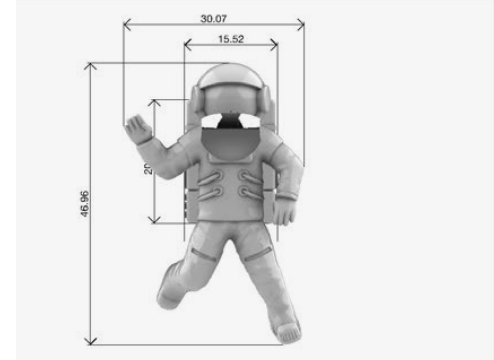

## Discover how we create our magic

Ø 35 mm Steel Splitring

3D Zinc Alloy die-casted Shiny or Matt electroplating finish

Body/Helmet/Backpack made from multiple assembled parts

Durable & unique painting technique 3D Zinc Alloy die-casted