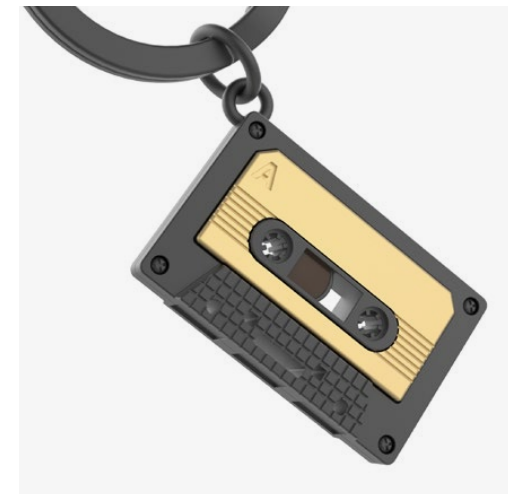

MTM074-01 Pink Headphone

MTM074-02 Matt Bullet Headphone

MTM075-01 Retro Headphone

MTM050-02 Guitar

MTM218-01

MTM992-02 Sol Key

MTM992-01 Sol Key

MTM218-01 Record Player

MTM219-01 Audio Cassette

Travel

MTM197-02

MTM197-02 Eiffel Tower

MTM062-01 Rowing Boat

MTM070 Light House

MTM071 Camera

Don't tell me the sky is the limit  
when there are footsteps on the moon