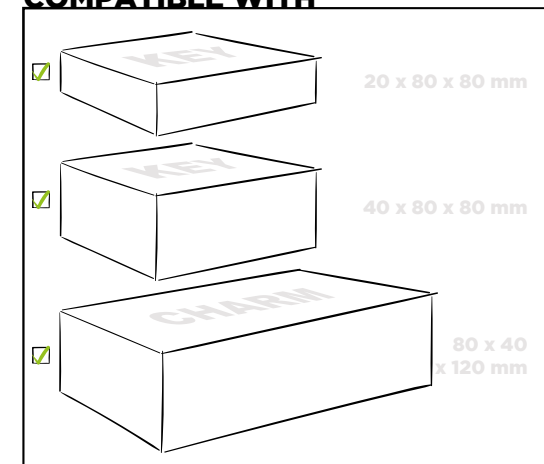

COMPATIBLE WITH

MTMD10 / MTMD5 Rotating display

Meta[m]orphose®'s universal acrylic display. Compatible with balloon letters, vector boxes & charm boxes.

MTMD10
20 x 3 sku's stock
20 models to display
Dimensions 80 x 19 x 19 cm

MTMD5
12 x 3 sku's stock
12 models to display
Dimensions 48 x 19 x 19 cm